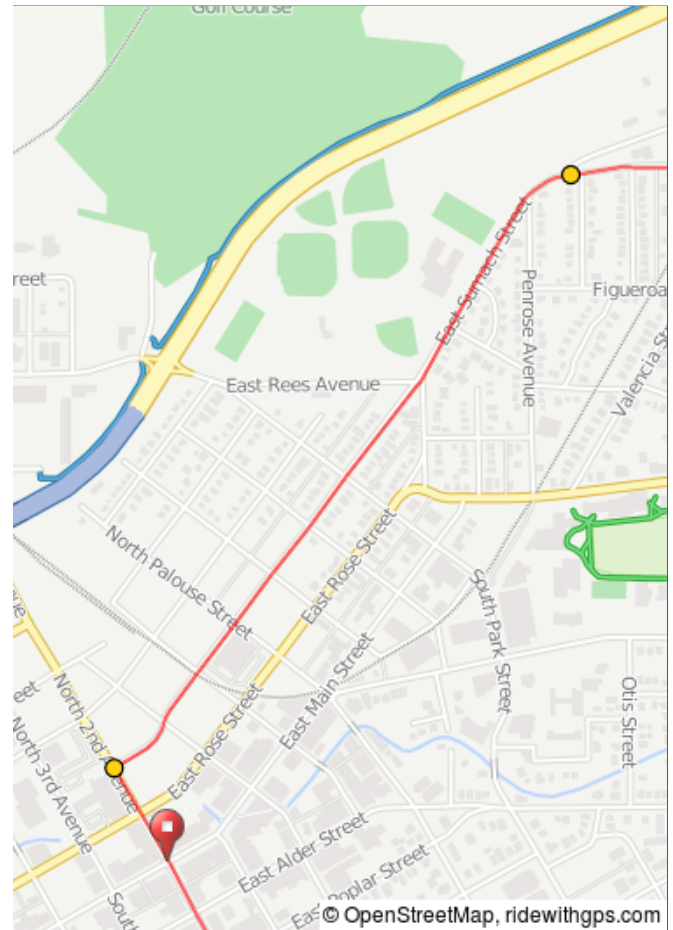

Winery Route Downtown to Airport via 5 Mile

This ride will take you South then East through the wheatland of the Walla Walla Valley. With the Blue Mountains to the East you will see their beauty from the top of 5 Mile hill. Then on to the Airport where wineries abound.

Winery Route Downtown to Airport via 5 Mile

0.0	0.0	🚩	Start of route	1.7
1.7	1.7	↑	Continue onto Abbott Rd	0.5

1.7 miles. +17/-7 feet

2.2	0.5	→	R onto Fern Ave	0.3
2.4	0.3	←	L onto Reser Rd	4.7

0.8 miles. +0/-6 feet

4.6 miles. +0/-122 feet

14.6	0.9	→	R onto Airport Way	0.2
14.8	0.2	↑	Continue onto A St	0.5

1.1 miles. +10/-0 feet

15.3	0.5	→	R onto 3rd St/E Boeing Ave	0.2
15.5	0.2	←	L onto A St	0.5
16.0	0.5	↑	Continue onto Airport Way	0.2
16.2	0.2	→	R onto Melrose St	2.2

1.3 miles. +0/-41 feet

18.4	2.2	↑	Continue onto E Sumach St	0.9
19.3	0.9	←	L onto N 2nd Ave	0.1

3.1 miles. +0/-56 feet

19.4	0.1	🚩	End of route	0.0
------	-----	---	--------------	-----

0.1 miles. +0/-0 feet