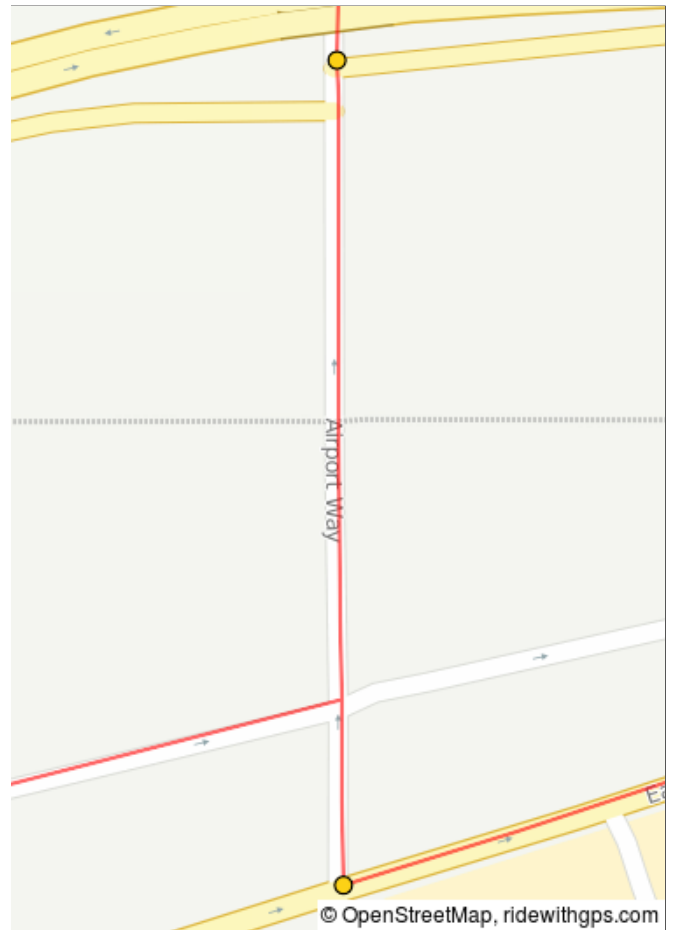

Winery Route Downtown to Airport via 5 Mile

This ride will take you South then East through the wheatland of the Walla Walla Valley. With the Blue Mountains to the East you will see their beauty from the top of 5 Mile hill. Then on to the Airport where wineries abound.

Winery Route Downtown to Airport via 5 Mile

0.0	0.0	🚩	Start of route	1.7
1.7	1.7	↑	Continue onto Abbott Rd	0.5

1.7 miles. +17/-7 feet

2.2	0.5	→	R onto Fern Ave	0.3
2.4	0.3	←	L onto Reser Rd	4.7

0.8 miles. +0/-6 feet

7.1	4.7	←	L onto Foster Rd	0.5
7.6	0.5	←	L to stay on Foster Rd	0.9

5.2 miles. +59/-0 feet

8.5	0.9	→	R onto Russell Creek Rd	0.6
9.1	0.6	↑	Continue onto 5 Mile Rd	2.9

1.5 miles. +61/-0 feet

12.1	2.9	←	Slight L onto Mill Creek Rd	1.6
13.7	1.6	↑	Continue onto E Isaacs Ave	0.9

4.6 miles. +0/-122 feet

14.6	0.9	→	R onto Airport Way	0.2
14.8	0.2	↑	Continue onto A St	0.5

1.1 miles. +10/-0 feet

15.3	0.5	→	R onto 3rd St/E Boeing Ave	0.2
15.5	0.2	←	L onto A St	0.5
16.0	0.5	↑	Continue onto Airport Way	0.2
16.2	0.2	→	R onto Melrose St	2.2