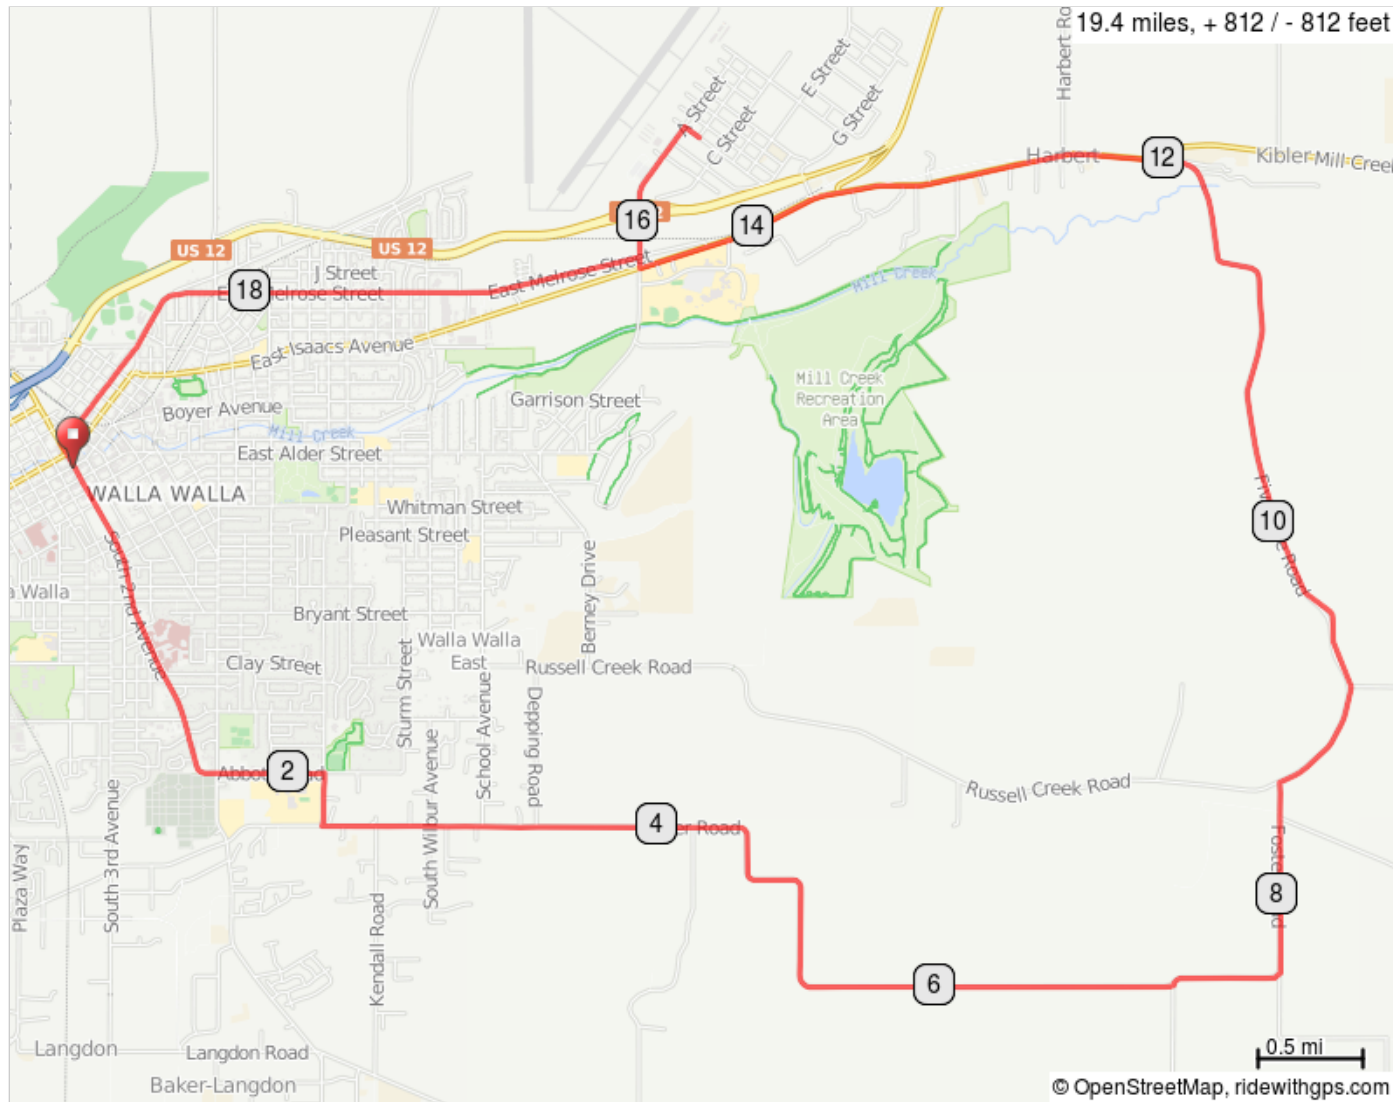

Winery Route Downtown to Airport via 5 Mile

This ride will take you South then East through the wheatland of the Walla Walla Valley. With the Blue Mountains to the East you will see their beauty from the top of 5 Mile hill. Then on to the Airport where wineries abound.

Winery Route Downtown to Airport via 5 Mile

0.0	0.0	🚩	Start of route	1.7
1.7	1.7	↑	Continue onto Abbott Rd	0.5

1.7 miles. +17/-7 feet

2.2	0.5	→	R onto Fern Ave	0.3
2.4	0.3	←	L onto Reser Rd	4.7

0.8 miles. +0/-6 feet

7.1	4.7	←	L onto Foster Rd	0.5
7.6	0.5	←	L to stay on Foster Rd	0.9

5.2 miles. +59/-0 feet

8.5	0.9	→	R onto Russell Creek Rd	0.6
9.1	0.6	↑	Continue onto 5 Mile Rd	2.9

1.5 miles. +61/-0 feet

12.1	2.9	←	Slight L onto Mill Creek Rd	1.6
13.7	1.6	↑	Continue onto E Isaacs Ave	0.9

1.3 miles. +0/-41 feet

18.4	2.2	↑	Continue onto E Sumach St	0.9
19.3	0.9	←	L onto N 2nd Ave	0.1

3.1 miles. +0/-56 feet

19.4	0.1	🚩	End of route	0.0
------	-----	---	--------------	-----

0.1 miles. +0/-0 feet