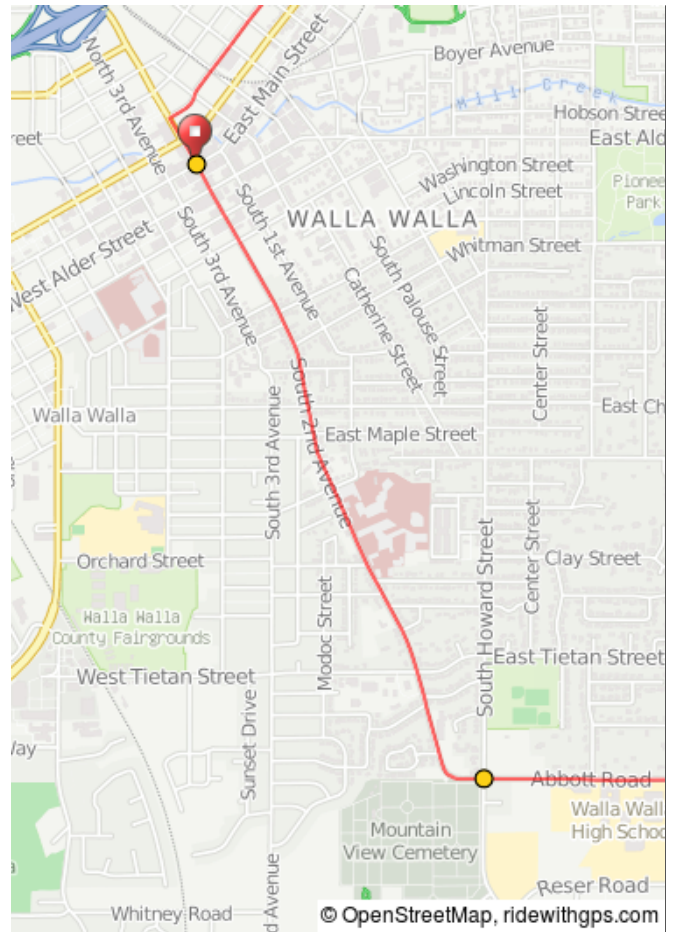

Winery Route Downtown to Airport via 5 Mile

This ride will take you South then East through the wheatland of the Walla Walla Valley. With the Blue Mountains to the East you will see their beauty from the top of 5 Mile hill. Then on to the Airport where wineries abound.

Winery Route Downtown to Airport via 5 Mile

0.0	0.0	🚩	Start of route	1.7
1.7	1.7	↑	Continue onto Abbott Rd	0.5

1.7 miles. +17/-7 feet

2.2	0.5	→	R onto Fern Ave	0.3
2.4	0.3	←	L onto Reser Rd	4.7

0.8 miles. +0/-6 feet

7.1	4.7	←	L onto Foster Rd	0.5
7.6	0.5	←	L to stay on Foster Rd	0.9

5.2 miles. +59/-0 feet

8.5	0.9	→	R onto Russell Creek Rd	0.6
9.1	0.6	↑	Continue onto 5 Mile Rd	2.9

1.5 miles. +61/-0 feet

12.1	2.9	←	Slight L onto Mill Creek Rd	1.6
13.7	1.6	↑	Continue onto E Isaacs Ave	0.9

4.6 miles. +0/-122 feet

14.6	0.9	→	R onto Airport Way	0.2
14.8	0.2	↑	Continue onto A St	0.5

1.1 miles. +10/-0 feet

15.3	0.5	→	R onto 3rd St/E Boeing Ave	0.2
15.5	0.2	←	L onto A St	0.5
16.0	0.5	↑	Continue onto Airport Way	0.2
16.2	0.2	→	R onto Melrose St	2.2