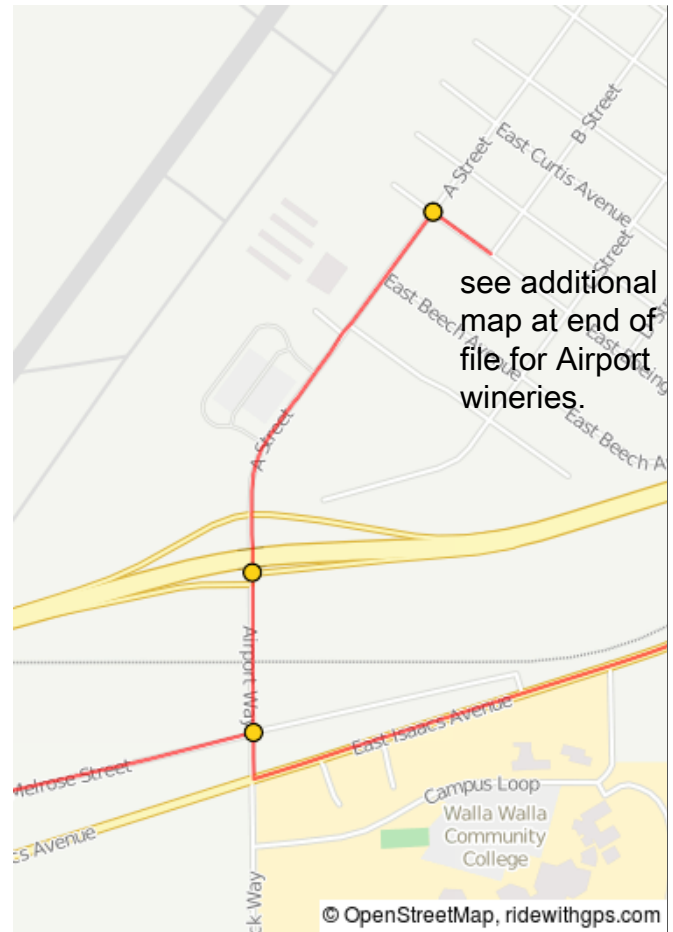

Winery Route Downtown to Airport via 5 Mile

This ride will take you South then East through the wheatland of the Walla Walla Valley. With the Blue Mountains to the East you will see their beauty from the top of 5 Mile hill. Then on to the Airport where wineries abound.

Winery Route Downtown to Airport via 5 Mile

0.0	0.0	🚩	Start of route	1.7
1.7	1.7	↑	Continue onto Abbott Rd	0.5

1.7 miles. +17/-7 feet

2.2	0.5	→	R onto Fern Ave	0.3
2.4	0.3	←	L onto Reser Rd	4.7

0.8 miles. +0/-6 feet

7.1	4.7	←	L onto Foster Rd	0.5
7.6	0.5	←	L to stay on Foster Rd	0.9

5.2 miles. +59/-0 feet

8.5	0.9	→	R onto Russell Creek Rd	0.6
9.1	0.6	↑	Continue onto 5 Mile Rd	2.9

1.5 miles. +61/-0 feet

12.1	2.9	←	Slight L onto Mill Creek Rd	1.6
13.7	1.6	↑	Continue onto E Isaacs Ave	0.9

4.6 miles. +0/-122 feet

14.6	0.9	→	R onto Airport Way	0.2
14.8	0.2	↑	Continue onto A St	0.5

1.1 miles. +10/-0 feet

15.3	0.5	→	R onto 3rd St/E Boeing Ave	0.2
15.5	0.2	←	L onto A St	0.5
16.0	0.5	↑	Continue onto Airport Way	0.2
16.2	0.2	→	R onto Melrose St	2.2