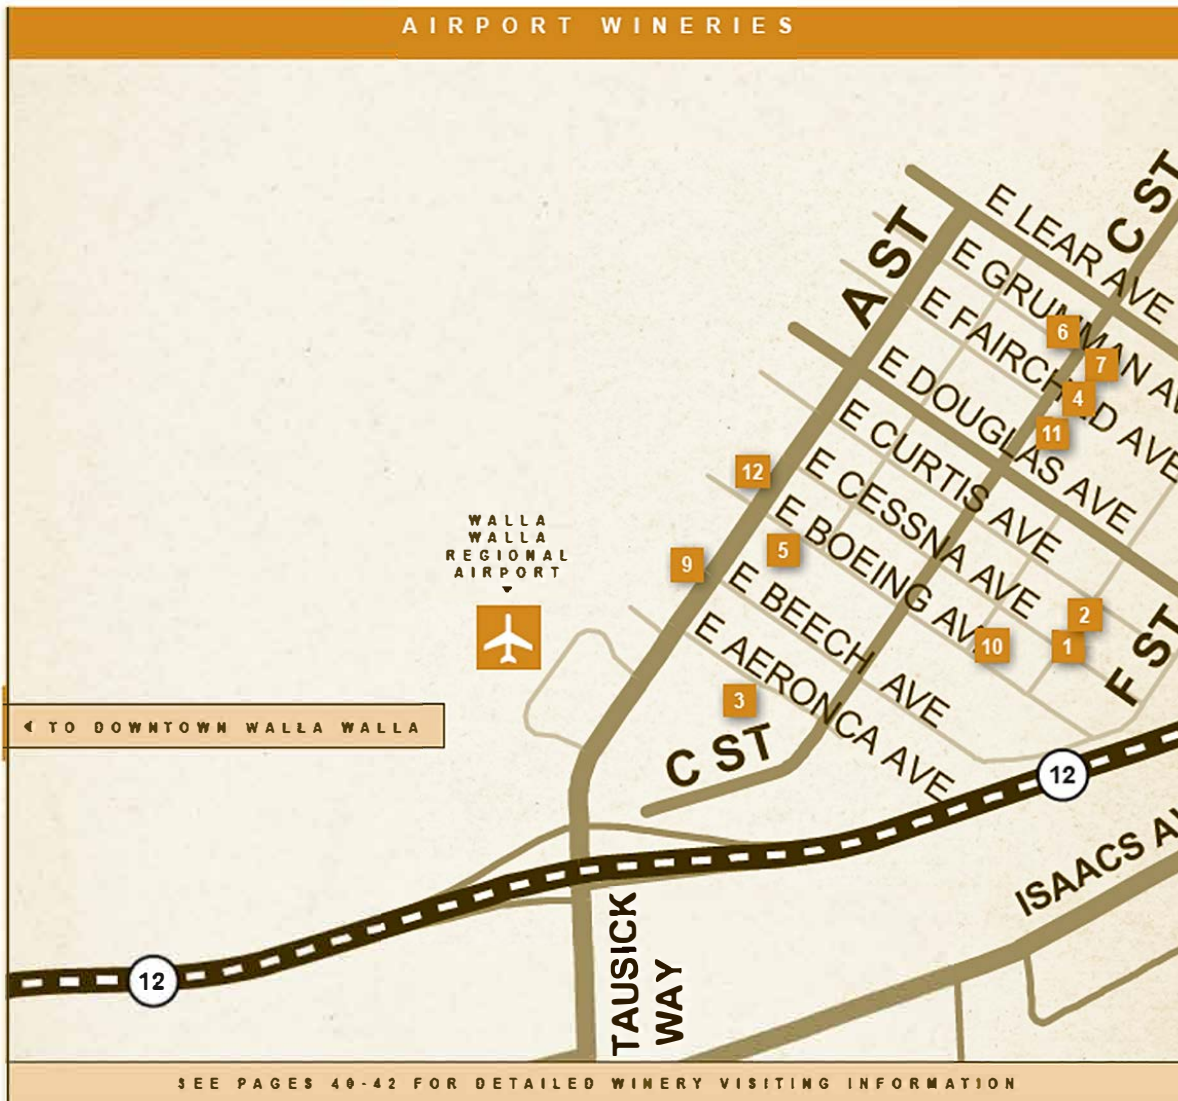

AIRPORT WINERIES

SEE PAGES 40-42 FOR DETAILED WINERY VISITING INFORMATION

- **1** Adamant Cellars | 525 E Cessna Ave, WW | (509)529-4161
- **2** Buty | 535 E Cessna Ave, WW | (509)527-0901
- **3** CAVU Cellars | 175 E Aeronca Ave, WW | (509)540-6352
- **4** Corvus Cellars | 760 C St, WW | (509)241-0318
- **5** Dunham Cellars | 150 E Boeing Ave, WW | (509)529-4685
- **6** Elegante Cellars | 839 C St, WW | (509)525-9129
- **7** Five Star Cellars | 840 C St, WW | (509)527-8400
- **8** J&J Vintners | 594 Piper Ave, WW | (509)200-1458
- **9** Russell Creek Winery | 202 A St, WW | (509)572-8708
- **10** SYZYGY | 405 E Boeing Ave, WW | (509)522-0484
- **11** Tamarack Cellars | 700 C St, WW | (509)526-3533
- **12** Tempus Cellars | 124 W Boeing Ave #3, WW | (509)270-0298