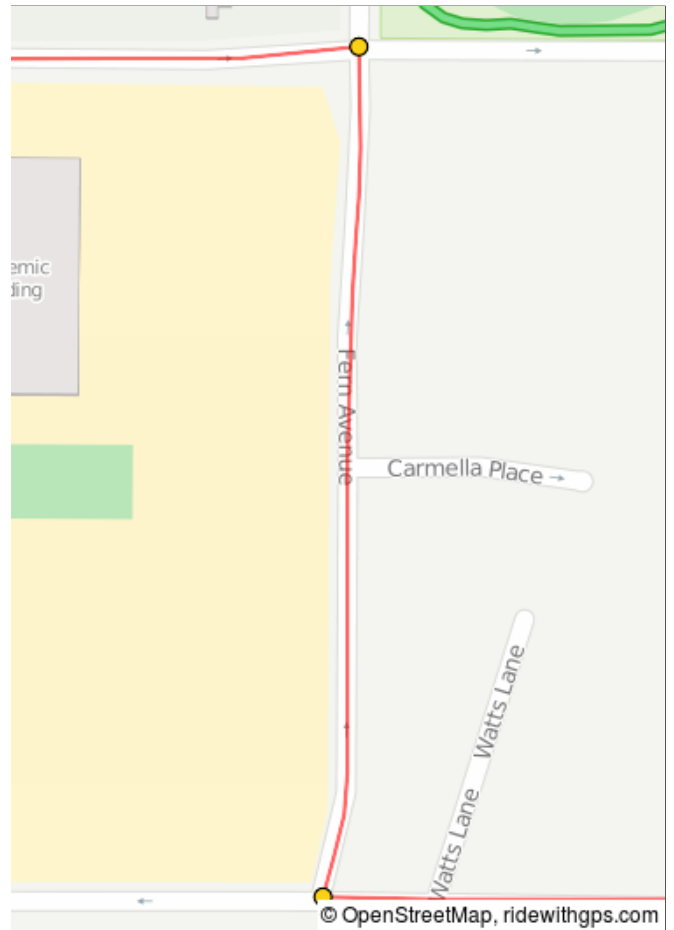

Winery Route Downtown to Airport via 5 Mile

This ride will take you South then East through the wheatland of the Walla Walla Valley. With the Blue Mountains to the East you will see their beauty from the top of 5 Mile hill. Then on to the Airport where wineries abound.

Winery Route Downtown to Airport via 5 Mile

0.0	0.0	🚩	Start of route	1.7
1.7	1.7	↑	Continue onto Abbott Rd	0.5

1.7 miles. +17/-7 feet

2.2	0.5	→	R onto Fern Ave	0.3
2.4	0.3	←	L onto Reser Rd	4.7

0.8 miles. +0/-6 feet

7.1	4.7	←	L onto Foster Rd	0.5
7.6	0.5	←	L to stay on Foster Rd	0.9

5.2 miles. +59/-0 feet

8.5	0.9	→	R onto Russell Creek Rd	0.6
9.1	0.6	↑	Continue onto 5 Mile Rd	2.9

1.5 miles. +61/-0 feet

12.1	2.9	←	Slight L onto Mill Creek Rd	1.6
13.7	1.6	↑	Continue onto E Isaacs Ave	0.9

4.6 miles. +0/-122 feet

14.6	0.9	→	R onto Airport Way	0.2
14.8	0.2	↑	Continue onto A St	0.5

1.1 miles. +10/-0 feet

15.3	0.5	→	R onto 3rd St/E Boeing Ave	0.2
15.5	0.2	←	L onto A St	0.5
16.0	0.5	↑	Continue onto Airport Way	0.2
16.2	0.2	→	R onto Melrose St	2.2