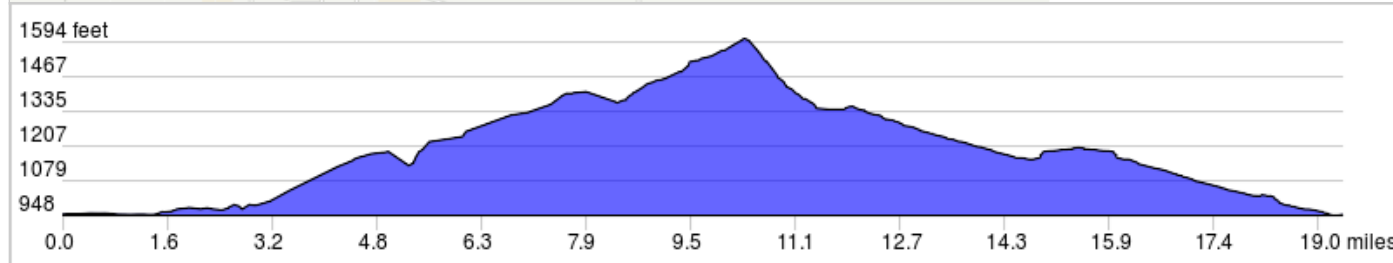

Winery Route Downtown to Airport via 5 Mile

This ride will take you South then East through the wheatland of the Walla Walla Valley. With the Blue Mountains to the East you will see their beauty from the top of 5 Mile hill. Then on to the Airport where wineries abound.

Winery Route Downtown to Airport via 5 Mile

0.0	0.0	🚩	Start of route	1.7
1.7	1.7	↑	Continue onto Abbott Rd	0.5

1.7 miles. +17/-7 feet

2.2	0.5	→	R onto Fern Ave	0.3
2.4	0.3	←	L onto Reser Rd	4.7

0.8 miles. +0/-6 feet

7.1	4.7	←	L onto Foster Rd	0.5
7.6	0.5	←	L to stay on Foster Rd	0.9

5.2 miles. +59/-0 feet

8.5	0.9	→	R onto Russell Creek Rd	0.6
9.1	0.6	↑	Continue onto 5 Mile Rd	2.9

1.5 miles. +61/-0 feet

12.1	2.9	←	Slight L onto Mill Creek Rd	1.6
13.7	1.6	↑	Continue onto E Isaacs Ave	0.9

1.3 miles. +0/-41 feet

18.4	2.2	↑	Continue onto E Sumach St	0.9
19.3	0.9	←	L onto N 2nd Ave	0.1

3.1 miles. +0/-56 feet

19.4	0.1	🚩	End of route	0.0
------	-----	---	--------------	-----

0.1 miles. +0/-0 feet