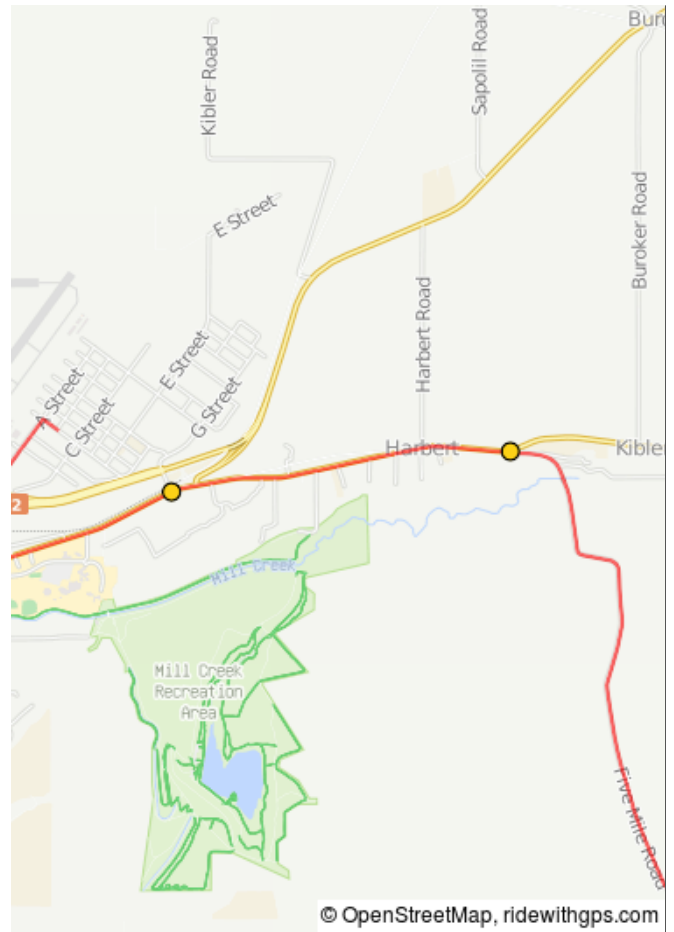

Winery Route Downtown to Airport via 5 Mile

This ride will take you South then East through the wheatland of the Walla Walla Valley. With the Blue Mountains to the East you will see their beauty from the top of 5 Mile hill. Then on to the Airport where wineries abound.

Winery Route Downtown to Airport via 5 Mile

0.0	0.0	🚩	Start of route	1.7
1.7	1.7	↑	Continue onto Abbott Rd	0.5

1.7 miles. +17/-7 feet

2.2	0.5	→	R onto Fern Ave	0.3
2.4	0.3	←	L onto Reser Rd	4.7

0.8 miles. +0/-6 feet

7.1	4.7	←	L onto Foster Rd	0.5
7.6	0.5	←	L to stay on Foster Rd	0.9

5.2 miles. +59/-0 feet

8.5	0.9	→	R onto Russell Creek Rd	0.6
9.1	0.6	↑	Continue onto 5 Mile Rd	2.9

1.5 miles. +61/-0 feet

12.1	2.9	←	Slight L onto Mill Creek Rd	1.6
13.7	1.6	↑	Continue onto E Isaacs Ave	0.9

4.6 miles. +0/-122 feet

14.6	0.9	→	R onto Airport Way	0.2
14.8	0.2	↑	Continue onto A St	0.5

1.1 miles. +10/-0 feet

15.3	0.5	→	R onto 3rd St/E Boeing Ave	0.2
15.5	0.2	←	L onto A St	0.5
16.0	0.5	↑	Continue onto Airport Way	0.2
16.2	0.2	→	R onto Melrose St	2.2